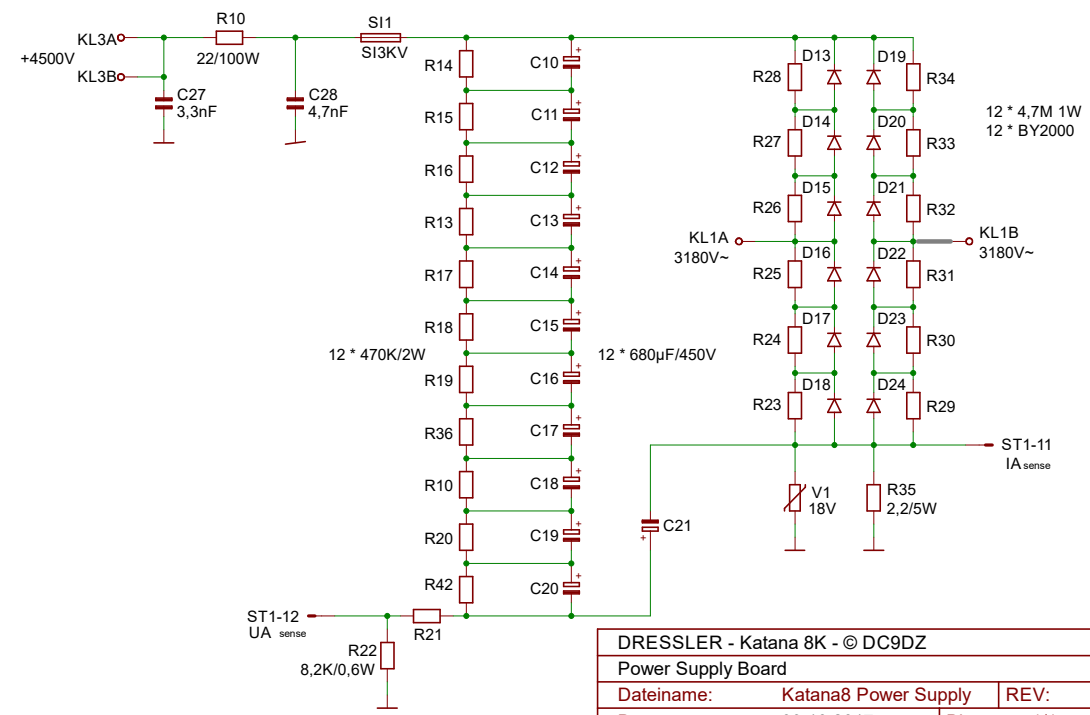

- ST1-3 — KL2T PTT
- ST1-4 — KL2O Reflected
- ST1-5 — KL2M Forward
- ST1-6 — KL2N 24V for RF-Relais
- ST1-8 — nc
- ST1-17 — KL2P Switch
- ST1-18 — nc

DRESSLER - Katana 8K - © DC9DZ		
Power Supply Board		
Dateiname:	Katana8 Power Supply	REV:
Datum:	09.10.2017	Blatt: 1/1